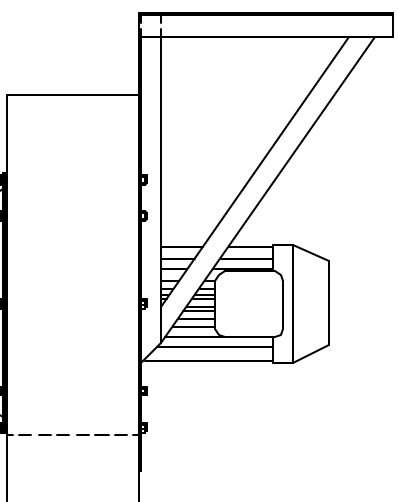

TITLE  
**POWERAIR  
BLOWER ASSEMBLIES**

DWG: 1/2

DATE:	DESIGN BR:	DRAWING NO.:
MARCH 2004	M.F.	POWERAIR.DWG
SCALE:	CHECKED BY:	UNITS
NONE		

DIA