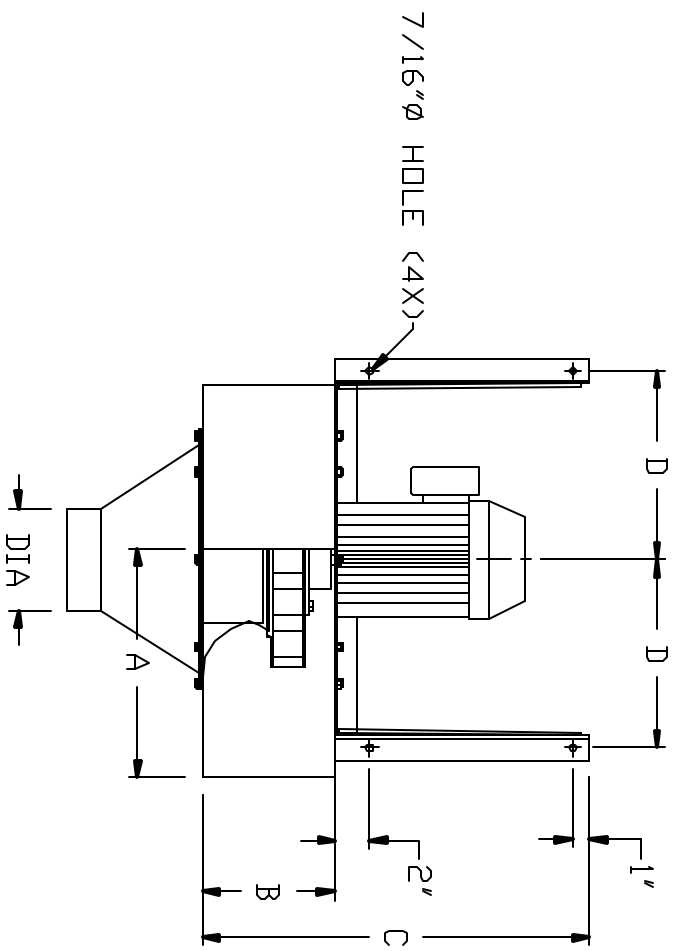

TITLE  
**POWERAIR  
BLOWER ASSEMBLIES**

DWG: 1/2

DATE:	DESIGN BR:	DRAWING NO.:
MARCH 2004	M.F.	POWERAIR.DWG
SCALE:	CHECKED BY:	UNITS
NONE		

DIA