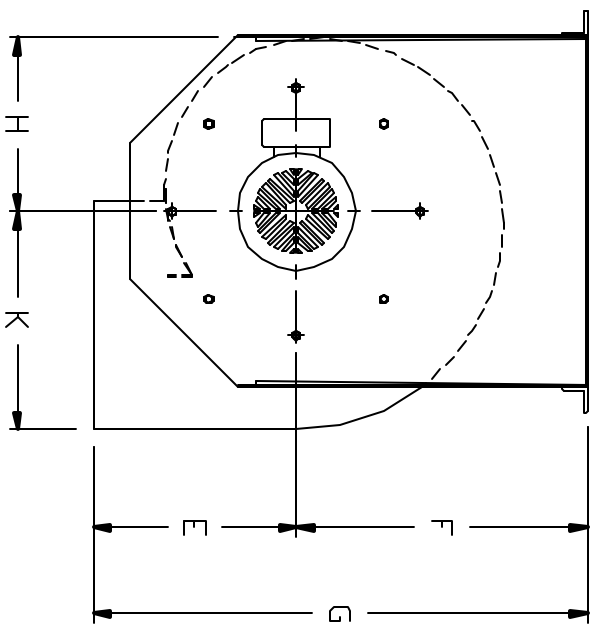

TITLE  
**POWERAIR  
BLOWER ASSEMBLIES**

DWG: 1/2

DATE:	DESIGN BR:	DRAWING NO.:
MARCH 2004	M.F.	POWERAIR.DWG
SCALE:	CHECKED BY:	UNITS
NONE		

DIA