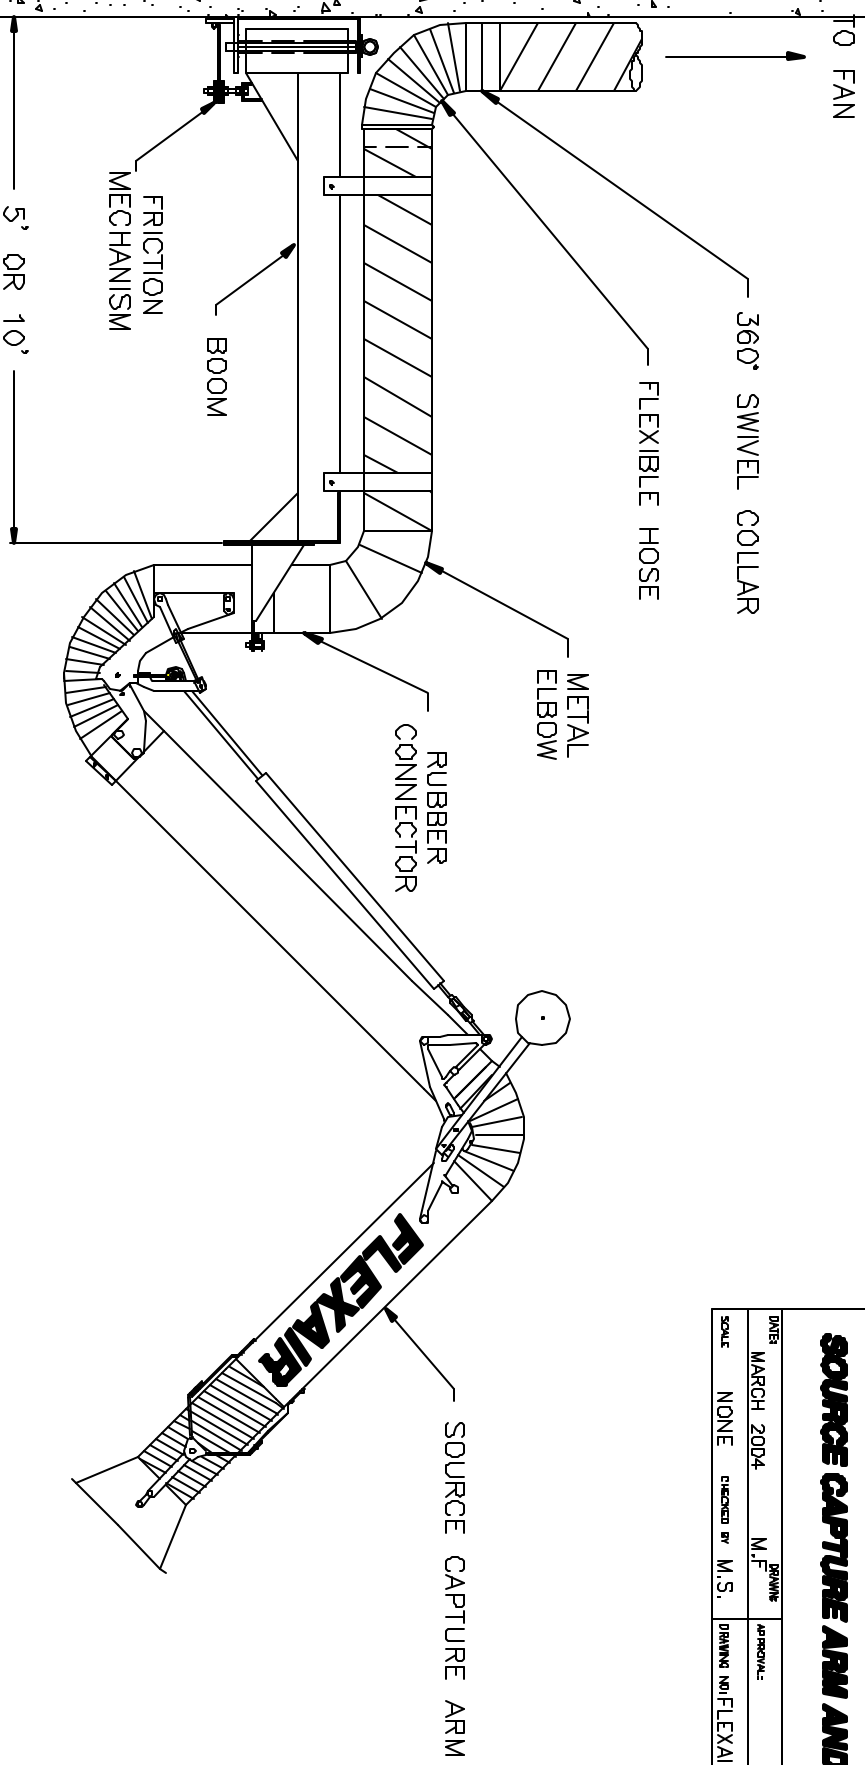

TITLE
SERIES FA-FB
SOURCE CAPTURE ARM AND BOOM

DATE	MARCH 2004	DRAWN	M.F.	APPROVAL
SCALE	NONE	CHECKED BY	M.S.	DRAWING NO. FLEXAIR4ENC.DWG

BOOM		SOURCE CAPTURE ARM		
MODEL	LENGTH	MODEL	LENGTH	DIAMETER
FB-5-6	5'	FA-7-6	7'	6"
FB-5-8	5'	FA-7-8	7'	8"
FB-10-6	10'	FA-8.5-6	8.5'	6"
FB-10-8	10'	FA-8.5-8	8.5'	8"
		FA-11-6	11'	6"
		FA-11-8	11'	8"
		FA-15-6	15'	6"
		FA-15-8	15'	8"